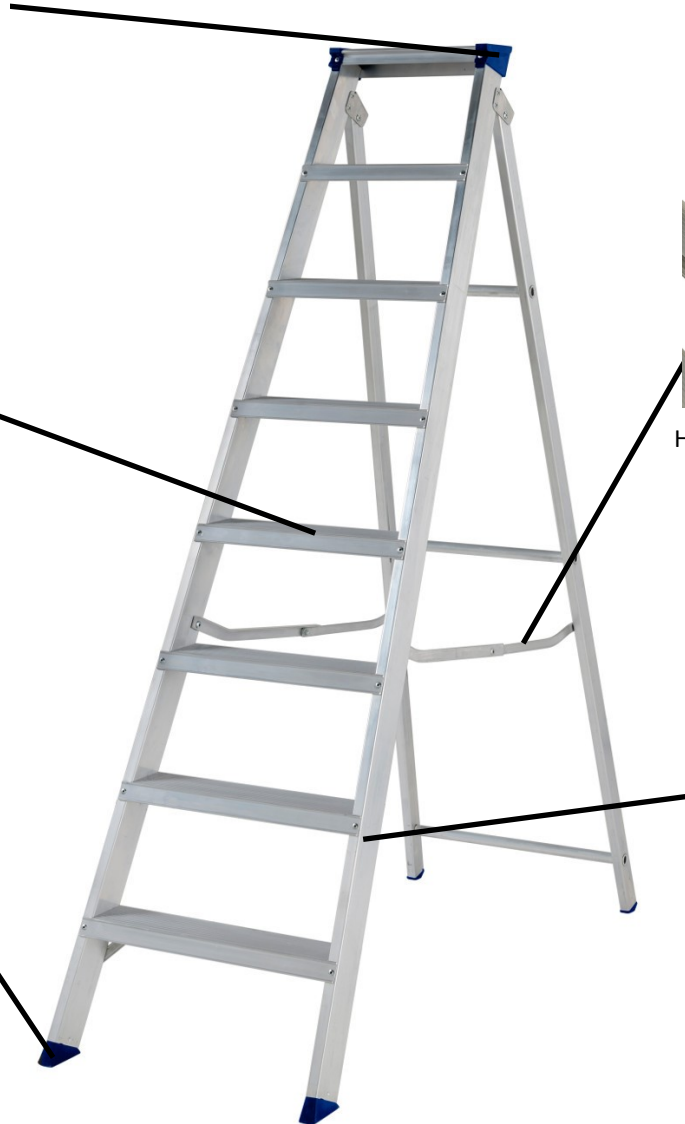

**714 SERIES MASTERTRADE™
SWINGBACK STEPS**

**150kg
LOAD CAPACITY**
(Load includes user,
Tool, Materials etc)

Heavy gauge plastic edge caps for smooth profile

Slip resistant treads

Large, non-slip feet

Heavy duty internal spreaders

Made from high grade aluminium

Product Code	No. of Treads	Max. Standing Height	Safe Working Height*	Weight
7140418	4	0.22m	1.97m	3.88kg
7140518	5	0.43m	2.18m	4.64kg
7140618	6	0.64m	2.39m	5.55kg
7140818	8	1.06m	2.81m	7.29kg
7141018	10	1.48m	3.23m	9.46kg
7141218	12	1.9m	3.65m	11.7kg

*Based on 1.75 as average reach of a person.