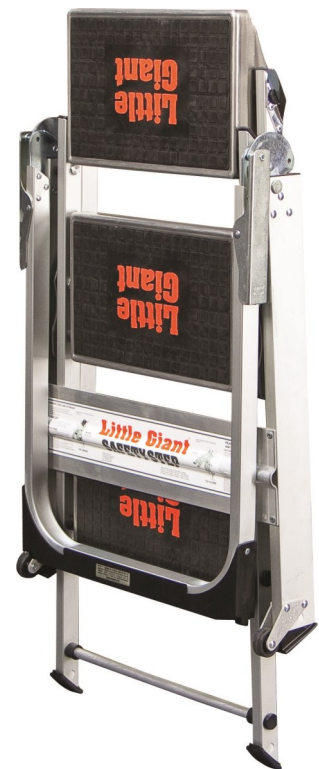

**TB DAVIES LITTLE GIANT
SAFETY STEPS**

**150kg
LOAD CAPACITY**
(Load includes user,
Tool, Materials etc)

Specifications

- Brand: Little Giant Ladders
- Warranty: Lifetime
- Max Load: 150KG
- Standard: EN14183
- Material: Aluminium

Common Dimensions

- Tread Depth: 230mm
- Storage Depth: 130mm
- Top Platform Tread:
360mm x 230mm

Product Code	No. of Treads	Approx. Working Height*	Platform Height	Closed Height	Width	Open Depth	Weight
1216-002	2	2.06m	.46m	0.8m	0.533m	0.58m	6.8kg
1216-003	3	2.29m	0.69m	1.12m	0.546m	0.86m	9.1kg
1216-004	4	2.51m	0.91m	1.41m	0.558m	1.16m	11.3kg