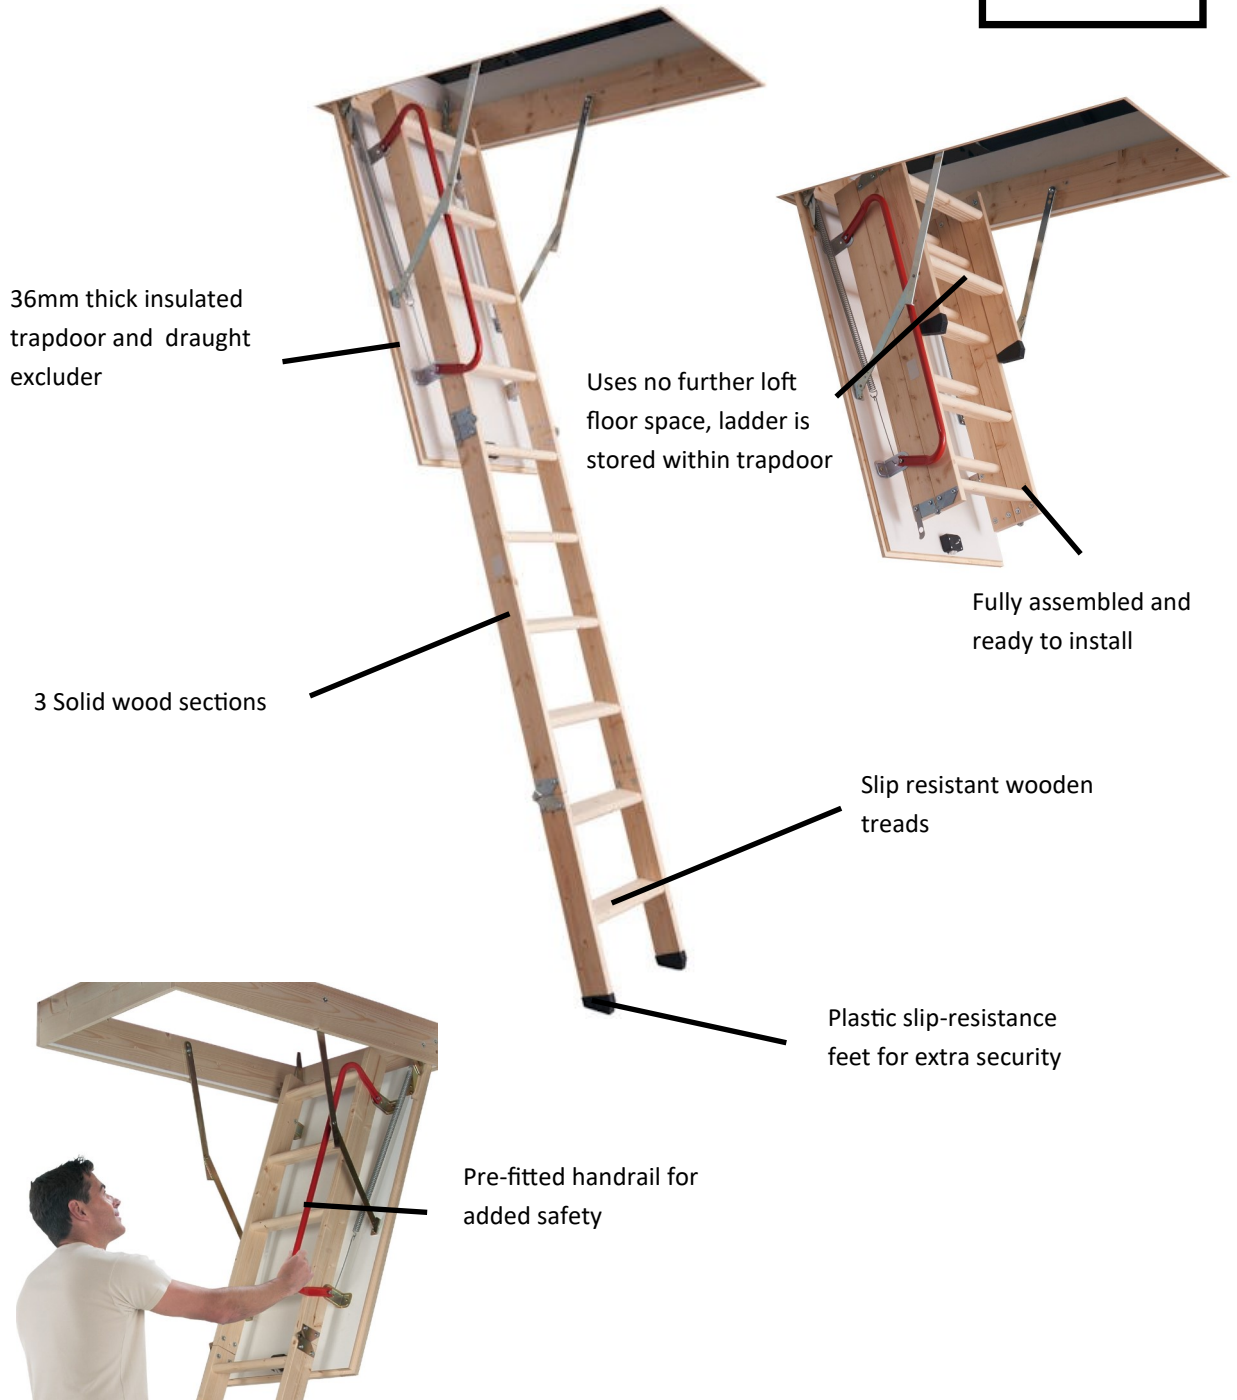

WERNER HIDE AWAY TIMBER LOFT LADDER

150kg
LOAD CAPACITY
(Load includes user,
Tool, Materials etc)

Product Code	No. of Sections	Min Loft Opening	Max Floor To Ceiling Height	Weight
76105	3	1.13m x 0.54m	2.85m	25.8kg