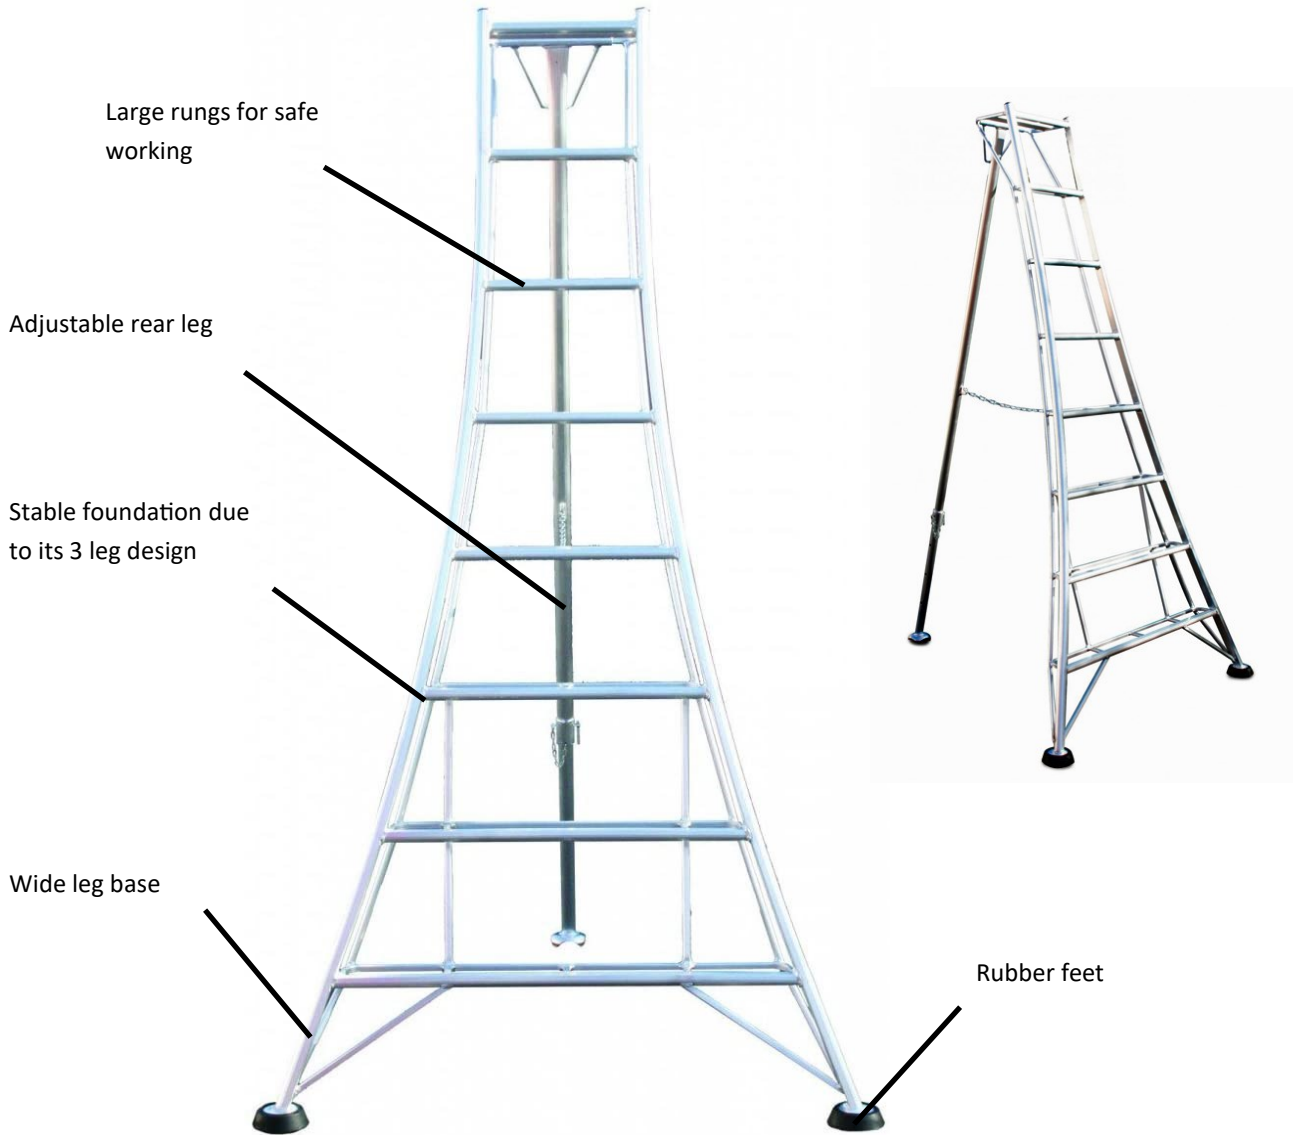

HENDON TRIPOD HEAVY DUTY LADDER

**150kg
LOAD CAPACITY**
(Load includes user,
Tool, Materials etc)

| Product Code | No. of Treads | Hedge height | Height | Width | Depth | Storage Height | Back Leg Adj. Incr. | Weight |
|--------------|---------------|---------------|--------|--------|-------|----------------|---------------------|---------|
| GTL240 | 8 | 2.43m - 2.74m | 2.32m | 1.1m | 1.56m | 2.44m | 0.15m | 9.92kg |
| GTL300 | 10 | 2.74m - 3.04m | 2.9m | 31.34m | 1.9m | 3.05m | 0.15m | 12.13kg |
| GTL360 | 12 | 3.65m - 3.96m | 3.47m | 1.34m | 2.26m | 3.66m | 0.15m | 12.13kg |