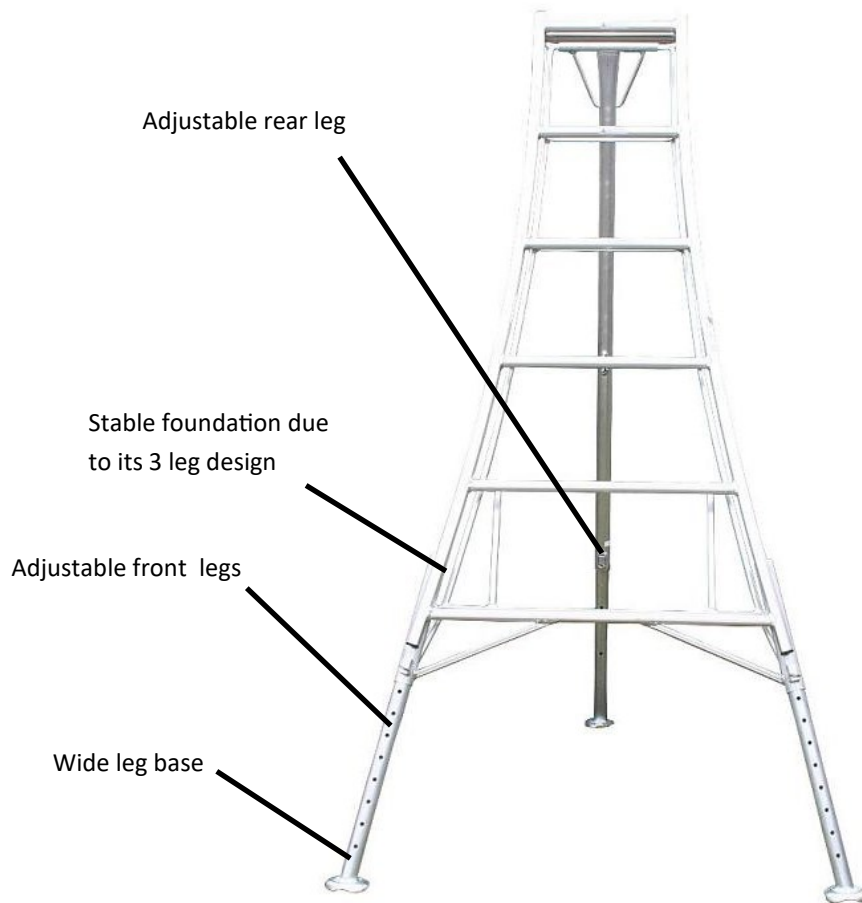

**HENDON TRIPOD 3
ADJUSTABLE LEG LADDER**

**150kg
LOAD CAPACITY**
(Load includes user,
Tool, Materials etc)

Rubber feet

Product Code	No. of Treads	Hedge height	Height	Width	Depth	Storage Height	Ext. Height	Ext. Width	Ext. Depth	Front Leg Adj. Incr.	Back Leg Adj. Incr.	Weight
HPM180	6	1.82m - 2.13m	1.67m	1.01m	1.2m	1.83m	2.09m	1.25m	1.45m	0.05m	0.15m	7.1kg
HPM240	8	2.43m - 2.74m	2.25m	1.24m	1.50m	2.44m	2.67m	1.53m	1.75m	0.05m	0.15m	8.7kg
HPM300	10	2.74m - 3.04m	2.84m	1.48m	1.75m	3.05m	3.25m	1.79m	1.98m	0.05m	0.15m	11.2kg
HPM360	12	3.65m - 3.96m	3.41m	1.48m	2.11m	3.66m	3.83m	1.79m	2.34m	0.05m	0.15m	12.7kg
HPM420	14	4.26m - 4.57m	3.99m	1.55m	2.36m	4.27m	4.48m	1.86m	2.69m	0.05m	0.15m	16kg