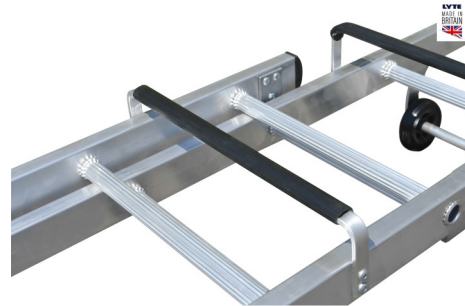

LYTE TRL ROOF
LADDERS

Safety catches

Rubber covered cylindrical rungs

Product Code	Overall Length	Rungs	Weight
TRL130	2.95m	11	8.5kg
TRL135	3.45m	13	10kg
TRL140	3.95m	15	11kg
TRL145	4.5m	17	11.5kg
TRL150	4.95m	19	12kg
TRL155	5.46m	21	13.5kg

Product Code	Closed Length	Overall Length	Rungs	Weight
TRL230	2.94m	4.64m	11 + 9	14kg
TRL235	3.44m	5.64m	13 + 11	16kg
TRL240	3.94m	6.64m	15 + 13	18kg
TRL245	4.3m	7.67m	17 + 15	20kg