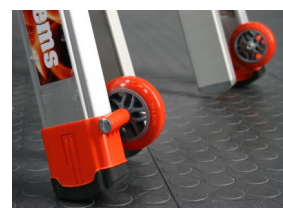

**TB DAVIES LITTLE GIANT
XTREME LADDER**

**150kg
LOAD CAPACITY**
(Load includes user,
Tool, Materials etc)

Tilt & Glide™ wheels

Ratchet leveler™

Product Code	Rungs x Sections	Last Climbing Height	Approx Working Height*	Extended Length	Closed Length	Storage Width	Storage Depth	Weight
1303-600	4 x 4	3.028m	4.628m	2.5m - 4.2m	1.3m	0.593m	0.23m	17.3kg
1303-601	5 x 4	4.129m	5.729m	3.1m - 5.4m	1.6m	0.66m	0.23m	18.9kg
1303-602	6 x 4	5.23m	6.83m	3.6m - 6.5m	1.9m	0.73m	0.23m	28.6kg