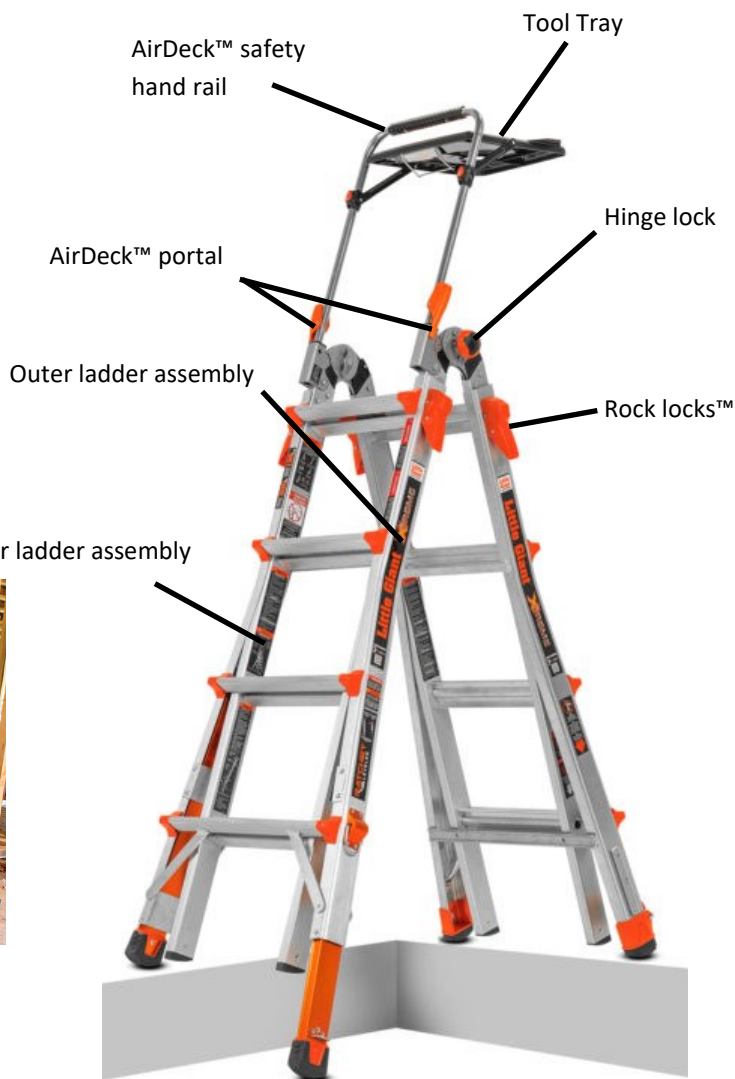

**TB DAVIES LITTLE GIANT
XTREME LADDER**

**150kg
LOAD CAPACITY**
(Load includes user,
Tool, Materials etc)

Tilt & Glide™ wheels

Ratchet leveler™

Product Code	Rungs x Sections	Last Climbing Height	Approx Working Height*	Extended Length	Closed Length	Storage Width	Storage Depth	Weight
1303-600	4 x 4	3.028m	4.628m	2.5m - 4.2m	1.3m	0.593m	0.23m	17.3kg
1303-601	5 x 4	4.129m	5.729m	3.1m - 5.4m	1.6m	0.66m	0.23m	18.9kg
1303-602	6 x 4	5.23m	6.83m	3.6m - 6.5m	1.9m	0.73m	0.23m	28.6kg

*Working height is calculated as 1.6m plus platform height or last climbing tread.