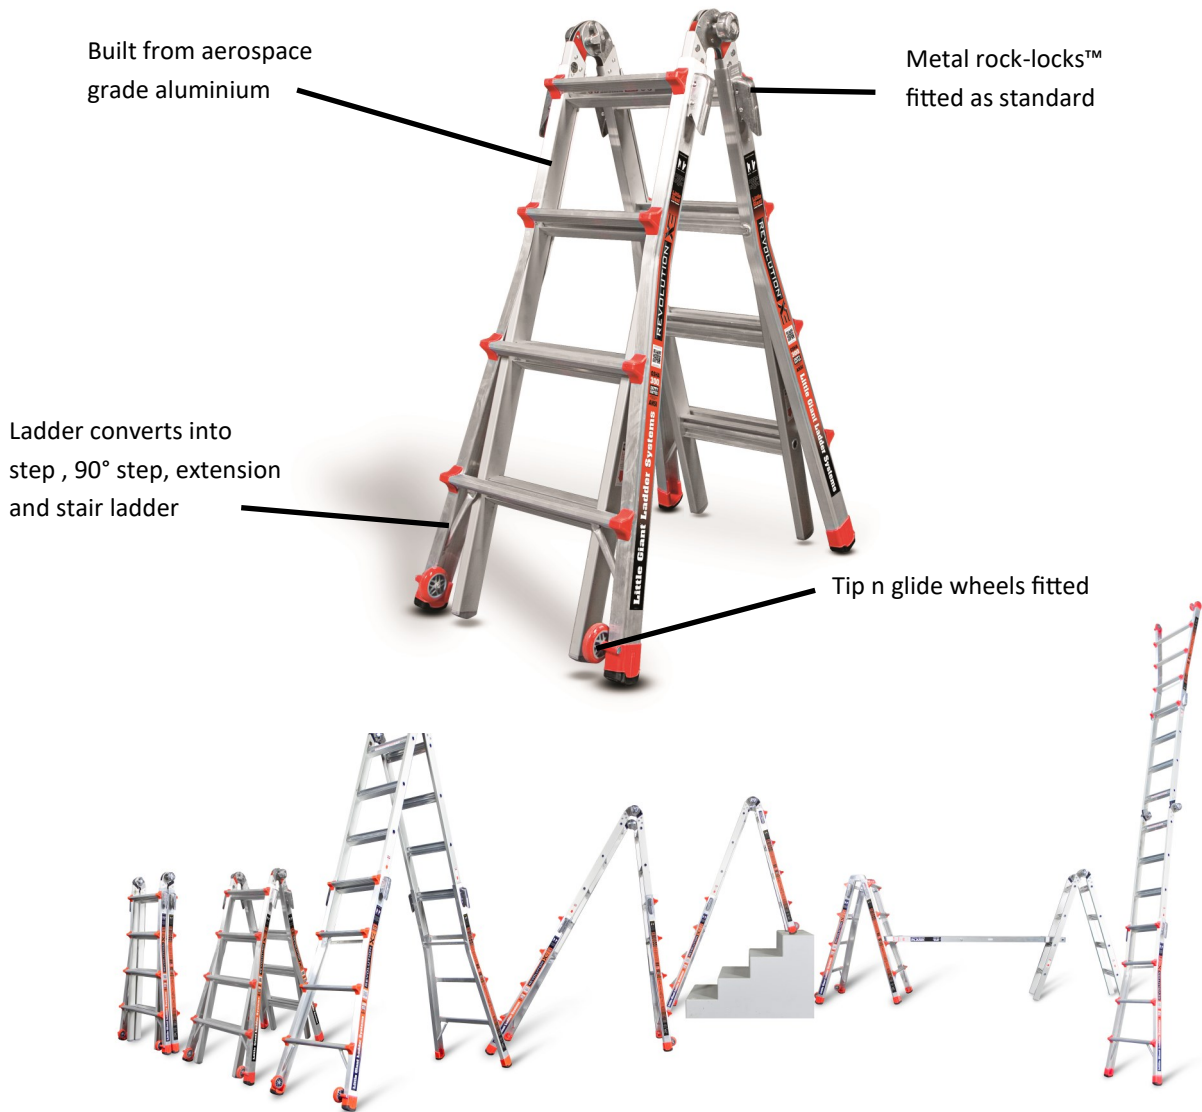

**TB DAVIES LITTLE GIANT
REVOLUTION LADDER**

**150kg
LOAD CAPACITY**
(Load includes user,
Tool, Materials etc)

Product Code	Rungs X Sections	Last Climbing Height	Approx working Height*	Extended Length	Closed Length	Storage Width	Storage Depth	Weight
1303-344	4 X 4	3.028m	4.628m	2.5m- 4.2m	1.3m	0.593m	0.23m	14.4kg
1303-345	5 X 4	4.129m	5.729m	3.1m- 5.4m	1.6m	0.66m	0.23m	18.9kg
1303-346	6 X 4	5.23m	6.83m	3.6m - 6.5m	1.9m	0.73m	0.23m	23.4kg

*Working height is calculated as 1.6m plus platform height or last climbing tread.