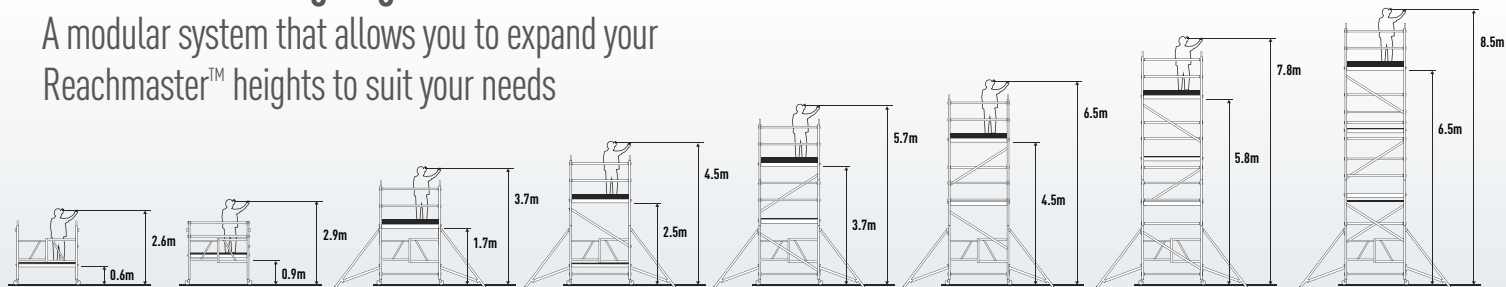

8 individual working heights.

A modular system that allows you to expand your Reachmaster™ heights to suit your needs

Working height, approx (m)	2.6	2.9	3.7	3.7	4.5	5.7	6.5	7.8	8.5
Platform height (m)	0.6	0.9	1.7	1.7	2.5	3.7	4.5	5.8	6.5
Scaffolding size (m)	1.80m x 0.68m								
Weight (kg)	27	36	46	61	92	112	117	165	175
Order no.	5600101	5600102	5600103-IN	5600103-OUT	5600104	5600105	5600106	5600107	5600108