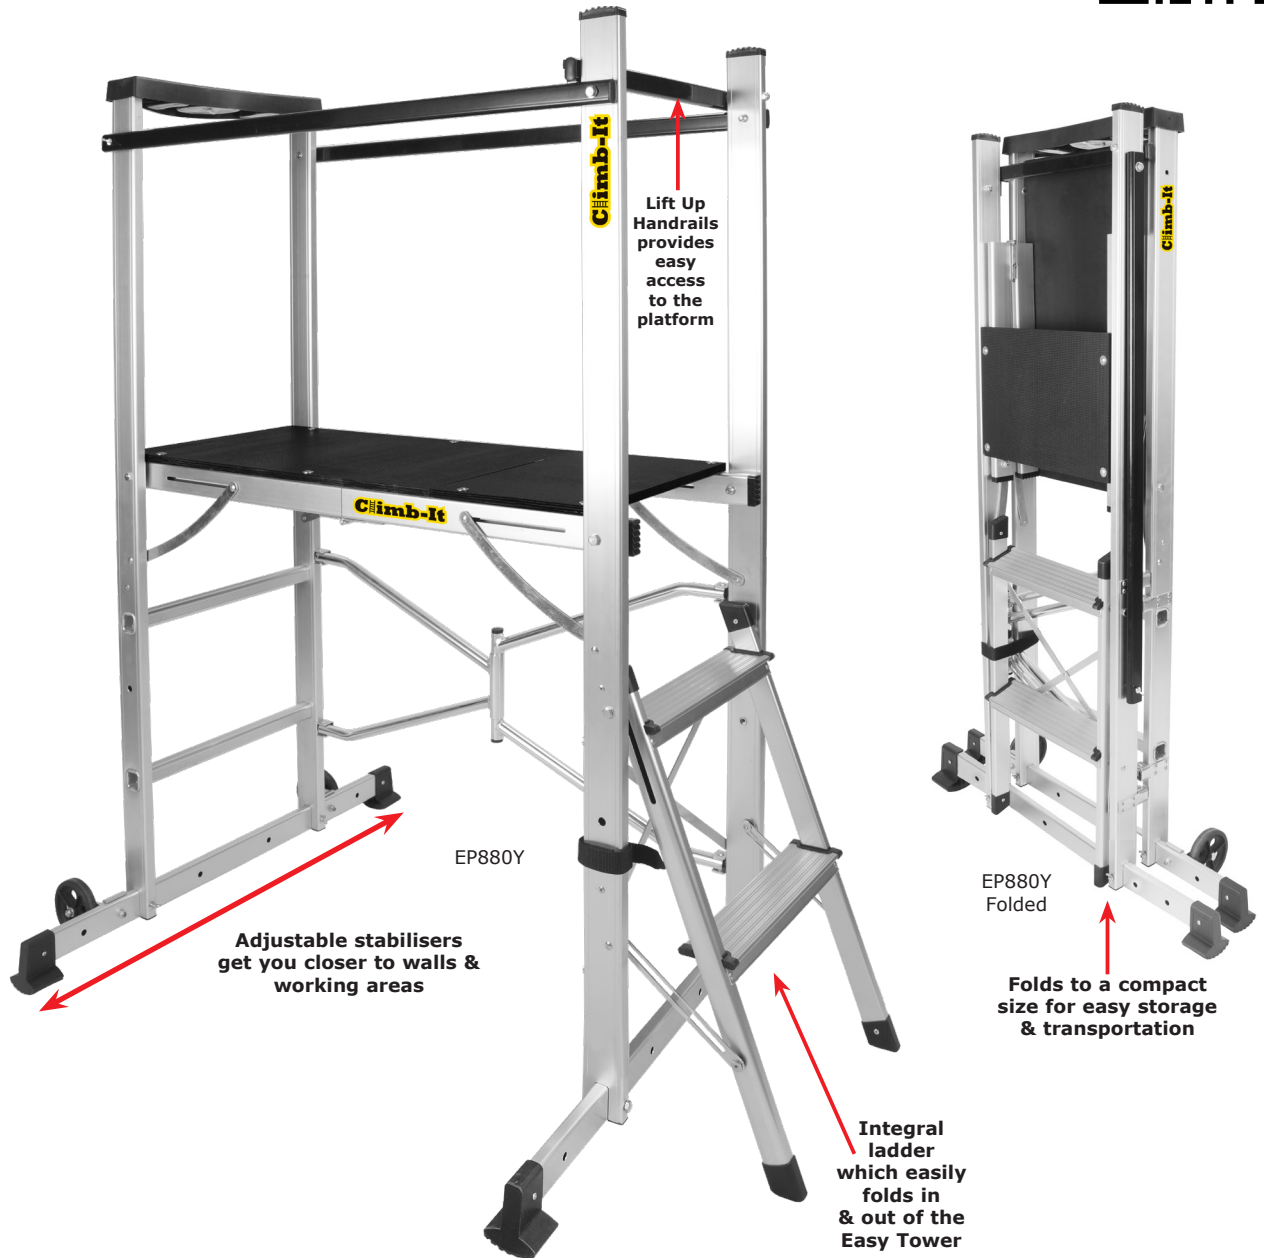

CLIMB-IT® FOLDING WORK PLATFORMS

Aluminium folding work platform with a large, anti-slip, standing surface
 Steel handrails either side of the platform for increased safety
 Built-in inclined ladder
 Easily folds for ease of movement. Will fit through doorways & narrow aisles
 Complete with a built-in tool holder on the EP880Y
 Mobile on 2 x 100mm nylon wheels
 Platform suitable for 150kg

**BROWNS LADDERS PRICES EACH NETT DELIVERED
 VALID UNTIL 28TH FEBRUARY 2024**

No of Treads	Platform Height mm	Platform Size W x D mm	Overall Size H x W x D mm	Overall Size Folded H x W x D mm	Weight kg	Model	Price
2	880	980 x 400	1550 x 930 x 1140	1550 x 930 x 180	14	EP880Y	£235.20
3	994	1205 x 545	1860 x 1077 x 1360	1860 x 1077 x 180	19	EP990Y	£268.35