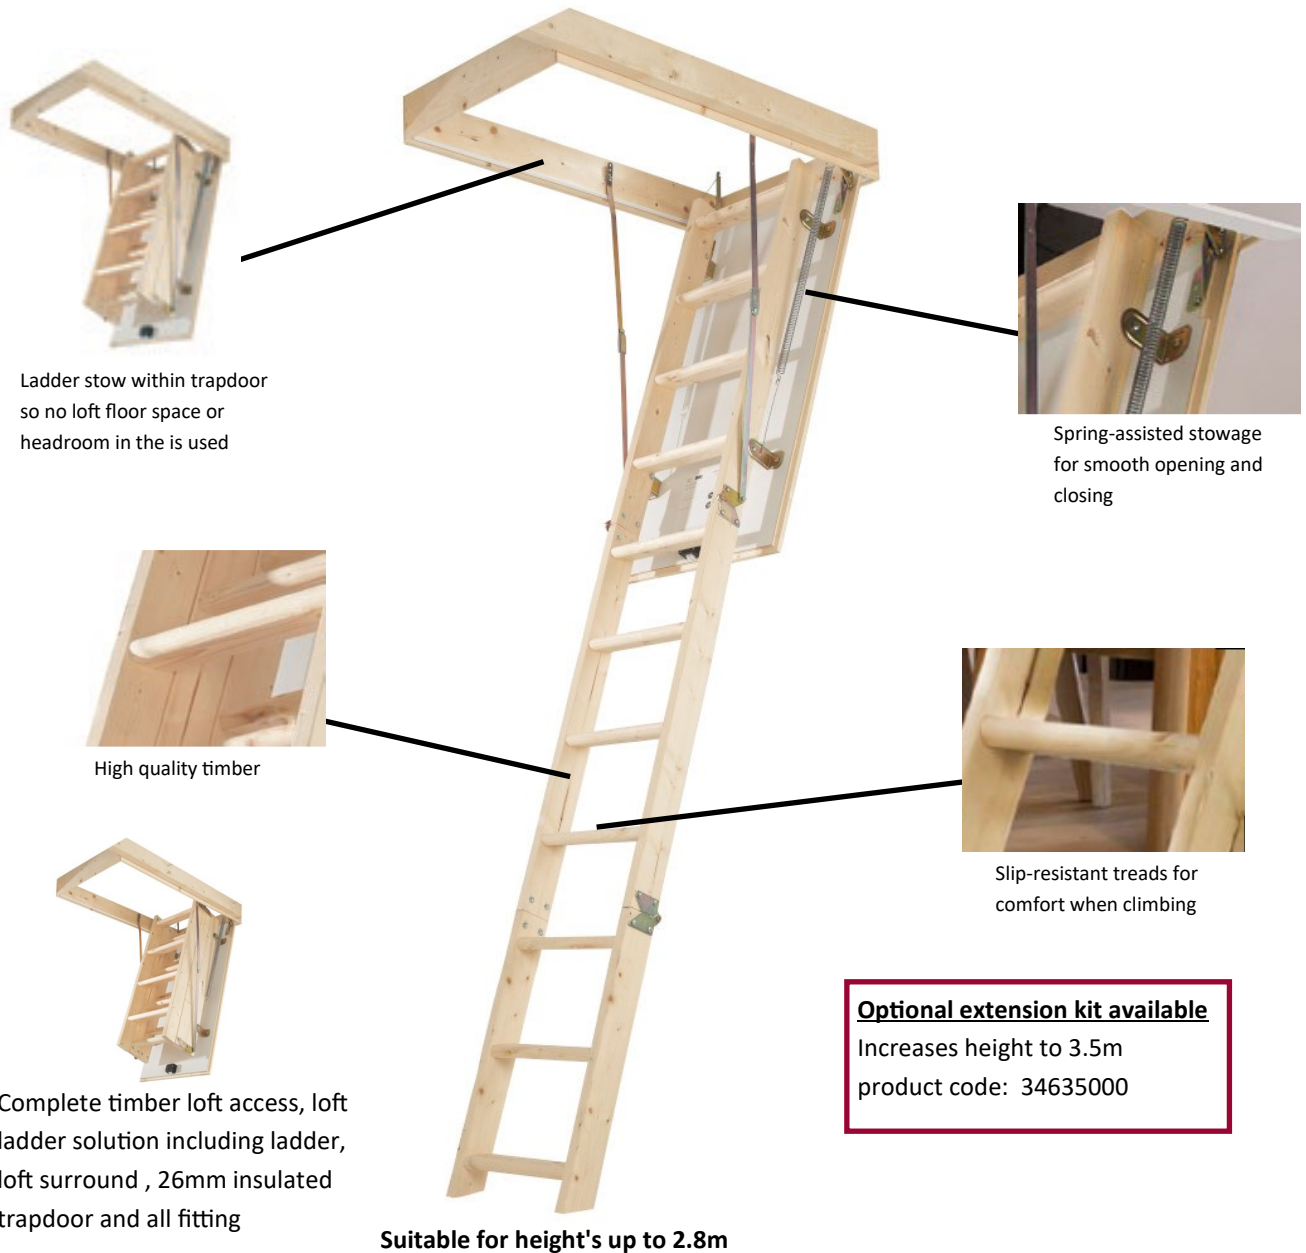

**YOUNGMAN TIMBERLINE
LOFT ACCESS KIT**

Ladder stow within trapdoor so no loft floor space or headroom in the is used

Spring-assisted stowage for smooth opening and closing

High quality timber

Slip-resistant treads for comfort when climbing

Complete timber loft access, loft ladder solution including ladder, loft surround , 26mm insulated trapdoor and all fitting

Optional extension kit available
Increases height to 3.5m
product code: 34635000

Suitable for height's up to 2.8m

150kg
MAX. LOAD
(Load incudes user, tools, materials, etc)

EN 14975

Product code	Max. Floor to Loft Floor Height	Hatch casing size (LxWxD)	Steps	weight
34530300	2.8m	1.13m x 0.55m x 0.12m	3 x 4	23kg